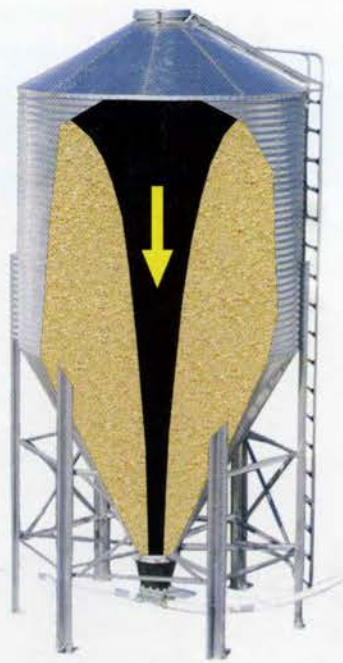

SURE-FLO

Finally, an affordable and simple way to prevent bridging and promote even feed flow in feed bins!

- **Reduces Feed Bridging**
- **First Feed In is First Feed Out**
- **Reduces Feed Separation**
- **Easy to Install**

With Sure-Flo

Without Sure-Flo

Sure-Flo directs feed down the hopper of the bin rather than down the center creating a first in, first out feed flow.

The gentle movement of the heavy walled molded cone enhances flow as feed passes over it.

The Sure-Flo support bracket bolts to the hopper collar of new or existing feed bins and is quick and simple to install.