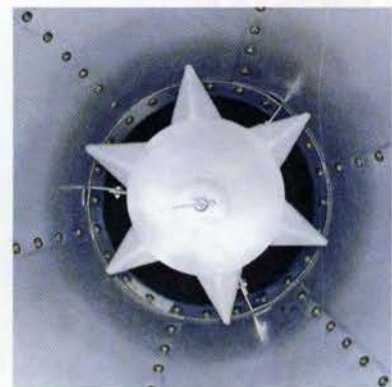

SURE-FLO

Finally, an affordable and simple way to prevent bridging and promote even feed flow in feed bins!

- **Reduces Feed Bridging**
- **First Feed In is First Feed Out**
- **Reduces Feed Separation**
- **Easy to Install**

With Sure-Flo

Without Sure-Flo

Sure-Flo directs feed down the hopper of the bin rather than down the center creating a first in, first out feed flow.

The gentle movement of the heavy walled molded cone enhances flow as feed passes over it.

The Sure-Flo support bracket bolts to the hopper collar of new or existing feed bins and is quick and simple to install.